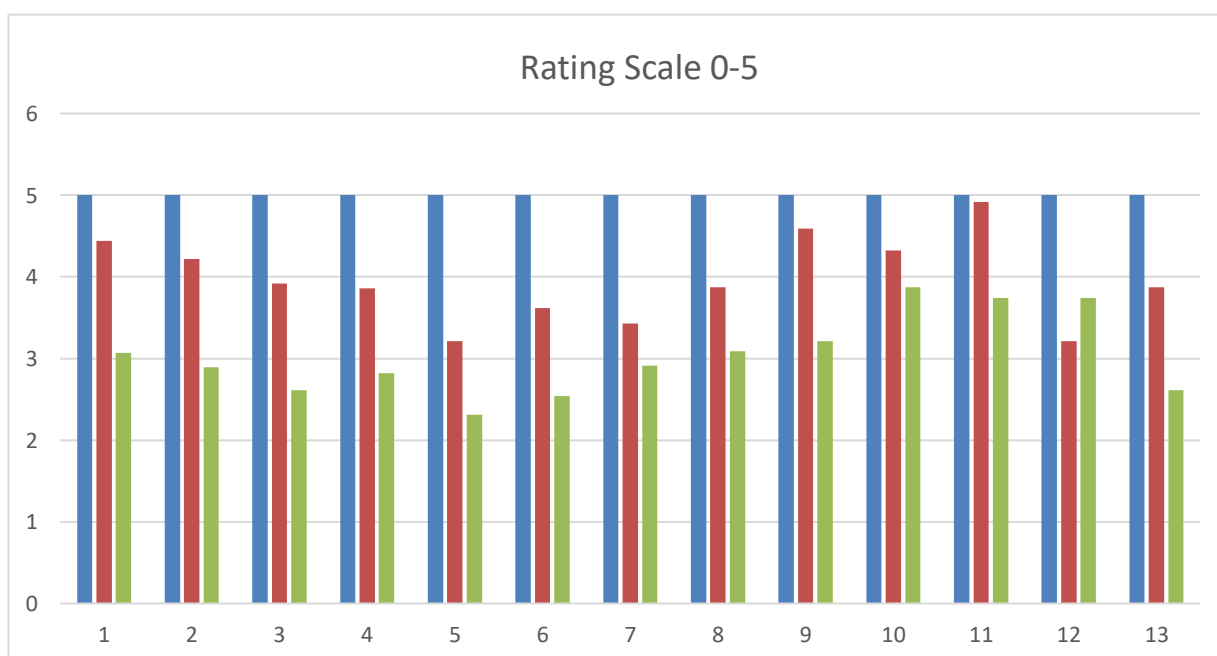

S. P. Jain College, Sasaram

Central Library

Feedback Analysis Reports Session 2019-20 (0-5 Rating Scale)

Programme	Seesion	Course	Total no. of Students	Rating Scale 0-5	Average CGPA	Average % Minimum CGPA
M.Sc.	2019-20	M.Sc I	47	5	4.44	3.07
M.Sc.	2019-20	M.Sc II	45	5	4.22	2.89
MA	2019-20	M.A I	32	5	3.92	2.61
MA	2019-20	MA II	23	5	3.86	2.82
B.Ed	2019-20	B.Ed I	32	5	3.21	2.31
B.Ed	2019-20	B.Ed II	21	5	3.62	2.54
B.Ed	2020-21	B.Ed I	34	5	3.43	2.91
B.Com.	2019-20	B.Com.I	37	5	3.87	3.09
B.Com.	2019-20	B.Com.II	37	5	4.59	3.21
B.Com.	2019-20	B.Com.III	77	5	4.32	3.87
B.Sc.	2019-20	B.Sc.I	72	5	4.92	3.74
B.Sc.	2019-20	B.Sc.II	51	5	3.21	3.74
B.Sc.	2019-20	B.Sc.III	64	5	3.87	2.61
BA	2019-20	B.A I	72	5	3.74	2.82
BA	2019-20	B.A II	66	5	4.53	2.31
BA	2019-20	B.A III	75	5	4.92	2.54

Total No. of Feedback Collected

571