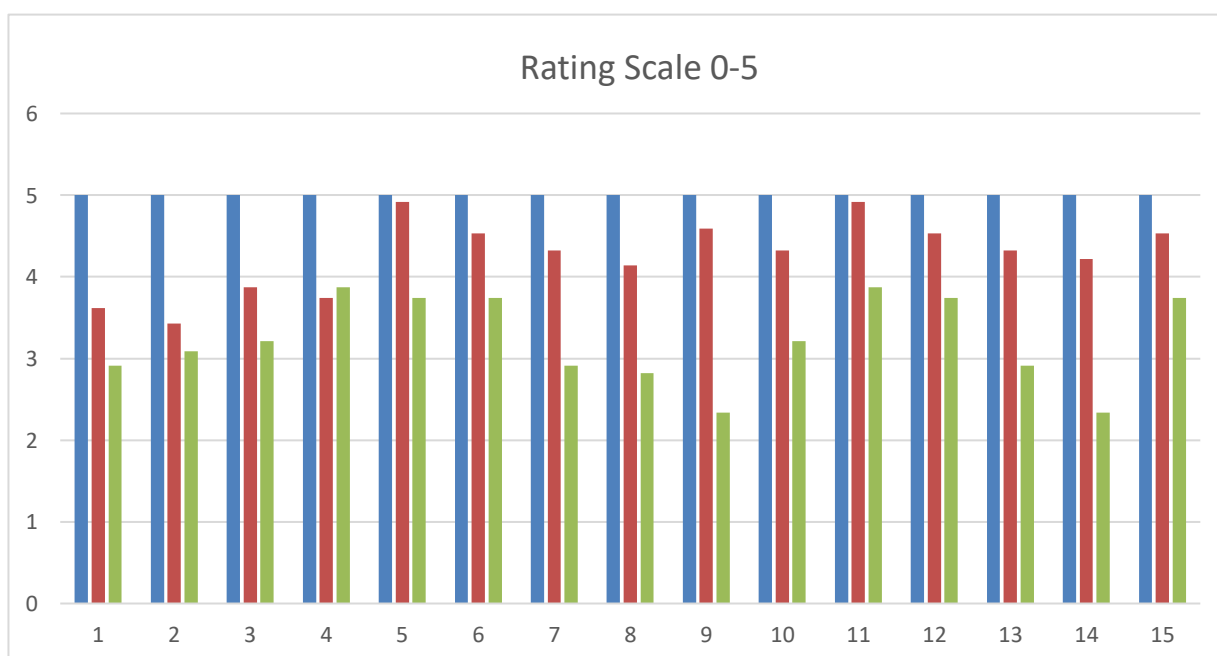

S. P. Jain College, Sasaram

Central Library

Feedback Analysis Reports Session 2018-19 (0-5 Rating Scale)

Programme	Seesion	Course	Total no. of Students	Rating Scale 0-5	Average CGPA	Average % Minimum CGPA
M.Sc.	2018-19	M.Sc I	57	5	3.62	2.91
M.Sc.	2018-19	M.Sc II	55	5	3.43	3.09
MA	2018-19	M.A I	38	5	3.87	3.21
MA	2018-19	MA II	29	5	3.74	3.87
B.Ed	2018-19	B.Ed I	38	5	4.92	3.74
B.Ed	2018-19	B.Ed II	26	5	4.53	3.74
B.Com.	2018-19	B.Com.I	41	5	4.32	2.91
B.Com.	2018-19	B.Com.II	45	5	4.14	2.82
B.Com.	2018-19	B.Com.III	45	5	4.59	2.34
B.Sc.	2018-19	B.Sc.I	94	5	4.32	3.21
B.Sc.	2018-19	B.Sc.II	88	5	4.92	3.87
B.Sc.	2018-19	B.Sc.III	62	5	4.53	3.74
BA	2018-19	B.A I	78	5	4.32	2.91
BA	2018-19	B.A II	88	5	4.22	2.34
BA	2018-19	B.A III	81	5	4.53	3.74

Total No. of Feedback Collected

865