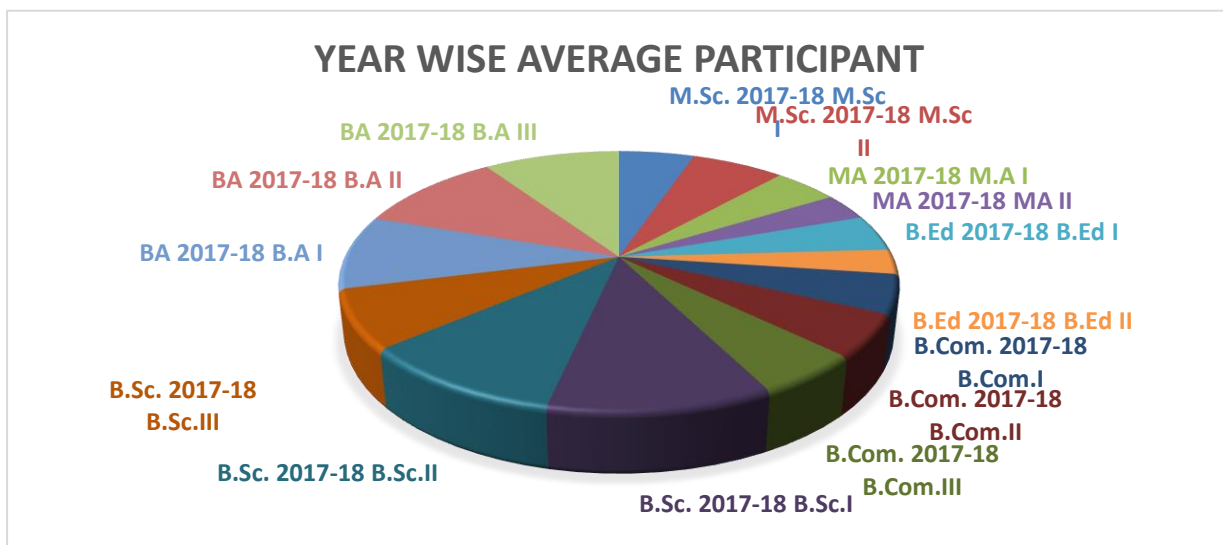

Total No. of Feedback Collected

852

S. P. Jain College, Sasaram

Central Library

Feedback Analysis Reports Session 2017-18 (0-5 Rating Scale)

Sl. No.	Department	Seesion	Course	Total no. of Students Participated
1	M.Sc.	2017-18	M.Sc I	45
2	M.Sc.	2017-18	M.Sc II	55
3	MA	2017-18	M.A I	38
4	MA	2017-18	MA II	29
5	B.Ed	2017-18	B.Ed I	38
6	B.Ed	2017-18	B.Ed II	26
7	B.Com.	2017-18	B.Com.I	41
8	B.Com.	2017-18	B.Com.II	45
9	B.Com.	2017-18	B.Com.III	45
10	B.Sc.	2017-18	B.Sc.I	94
11	B.Sc.	2017-18	B.Sc.II	88
12	B.Sc.	2017-18	B.Sc.III	62
13	BA	2017-18	B.A I	78
14	BA	2017-18	B.A II	88
15	BA	2017-18	B.A III	81

Total No. of Feedback Collected

852

Suggestion & Remarks

Annexture Atatched <https://spjainsasaram.co.in/Libarayfeedback.htm>

Signature of Librarian

S. P. Jain College, Sasaram

Central Library

Feedback Analysis Reports Session 2018-19 (0-5 Rating Scale)